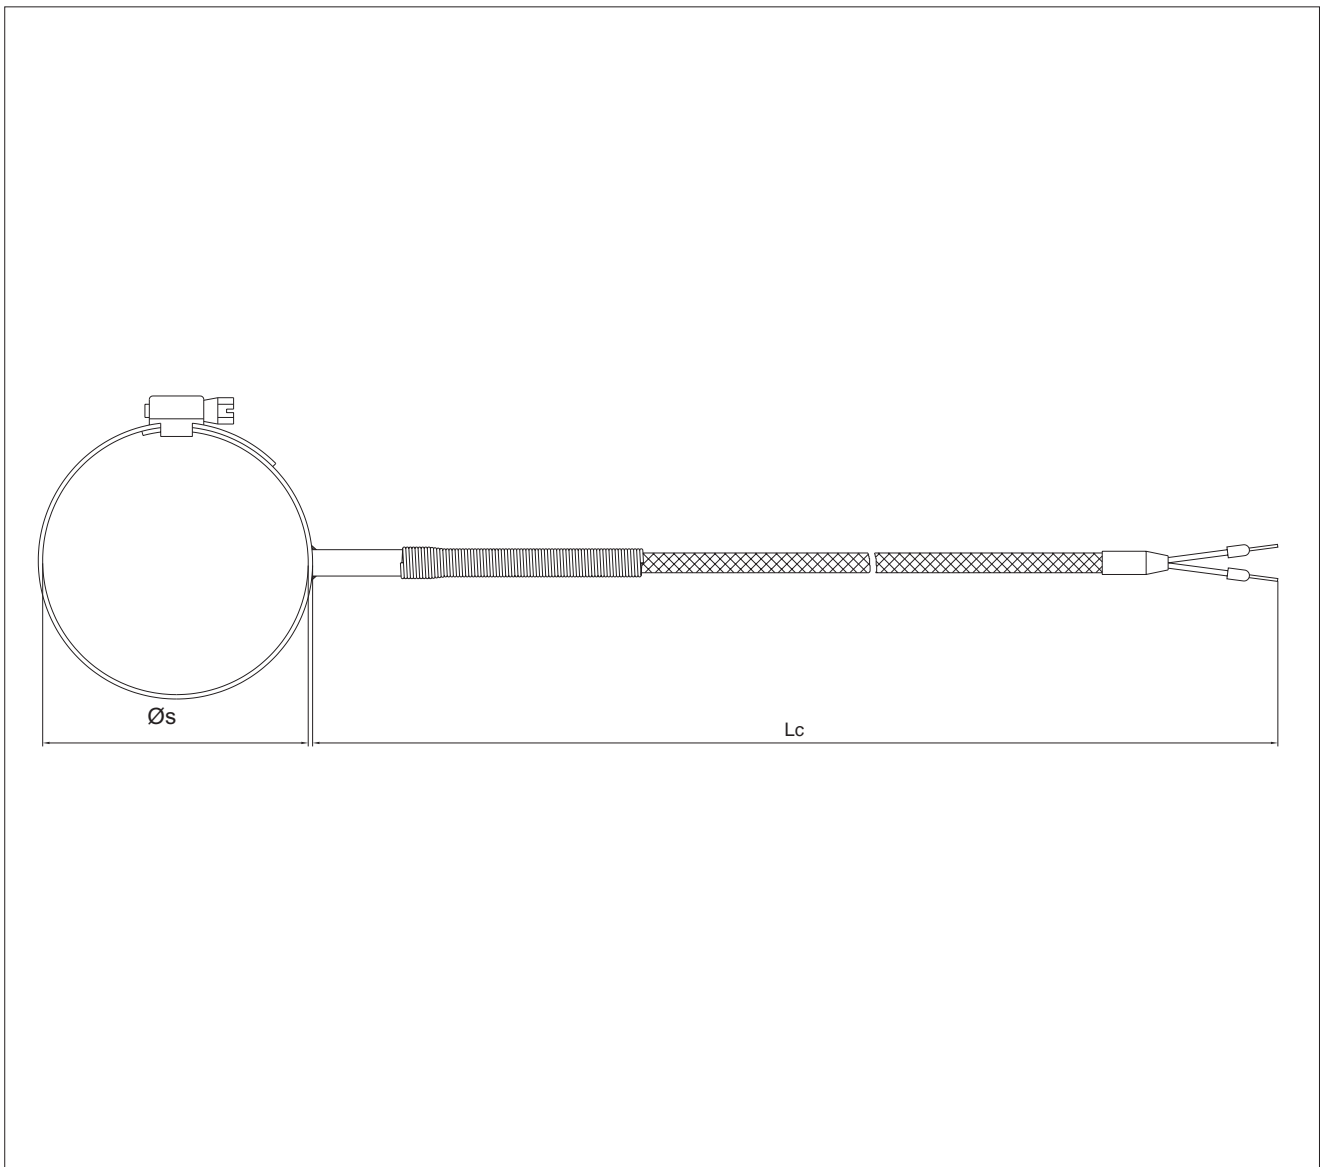

Main features

- Temperature limits: - 40 ... + 250° C
- Tolerance: Norme UNI 7938 standards, IEC 584.2 : class 2: for types J, K: $\pm 2.5^{\circ}$ C
- Extension cable insulation: fibreglass, screened TEFLON®
- Eyelet thermocouple with low thermal profile and quick response time, suitable for measures on flat surfaces
- Cable to DIN standard

MODELS