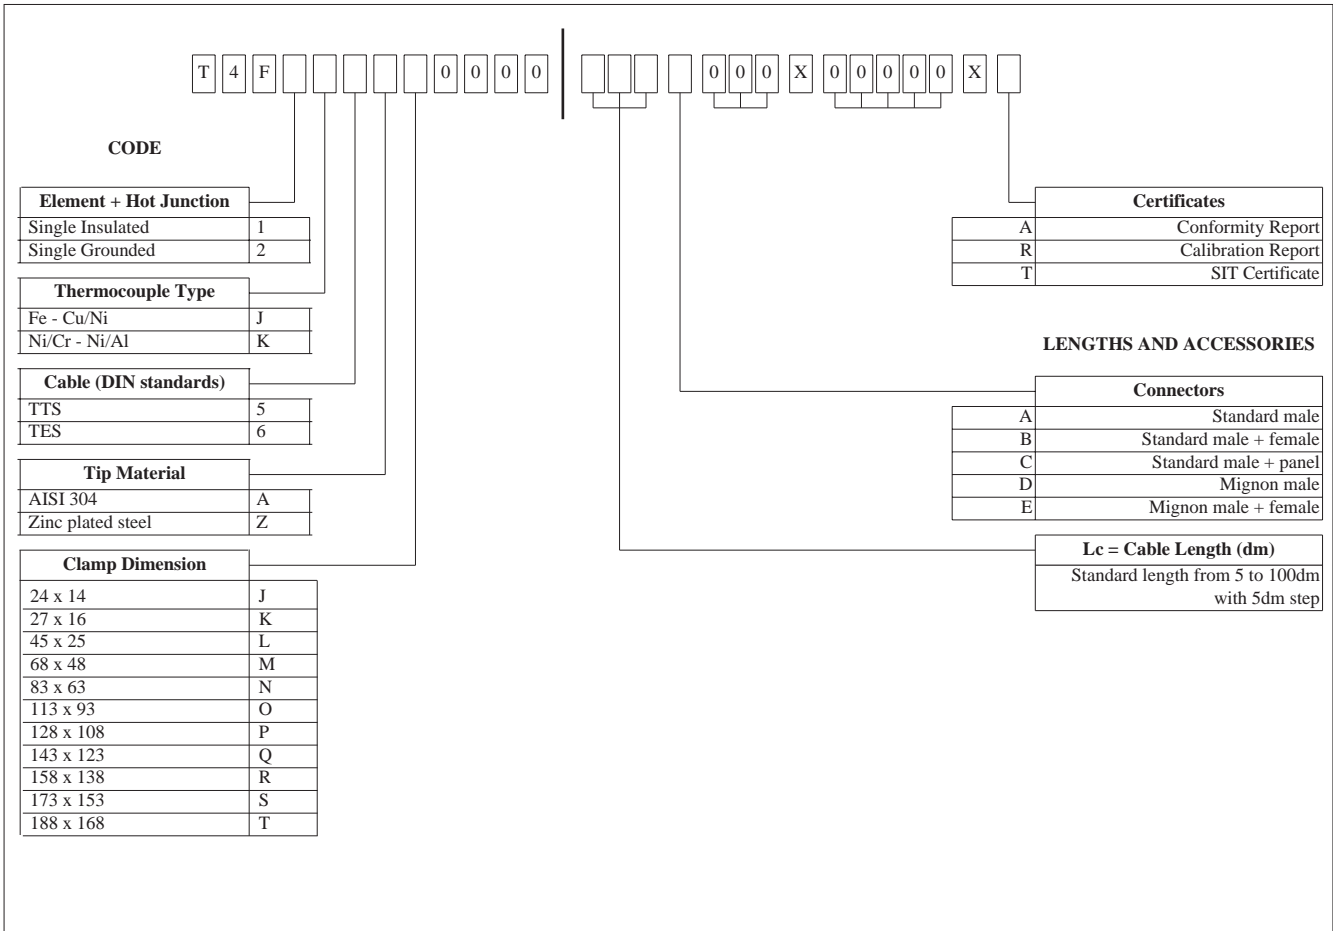

Main features

- Temperature limits: - 40 ... + 250° C
- Tolerance: Norme UNI 7938 standards, IEC 584.2 : class 2: for types J, K: $\pm 2.5^{\circ}$ C
- Extension cable insulation: fibreglass, screened TEFLON®
- Eyelet thermocouple with low thermal profile and quick response time, suitable for measures on flat surfaces
- Cable to DIN standard

MODELS

ORDER CODE

GEFRAN spa reserves the right to make any kind of design or functional modification at any moment without prior notice