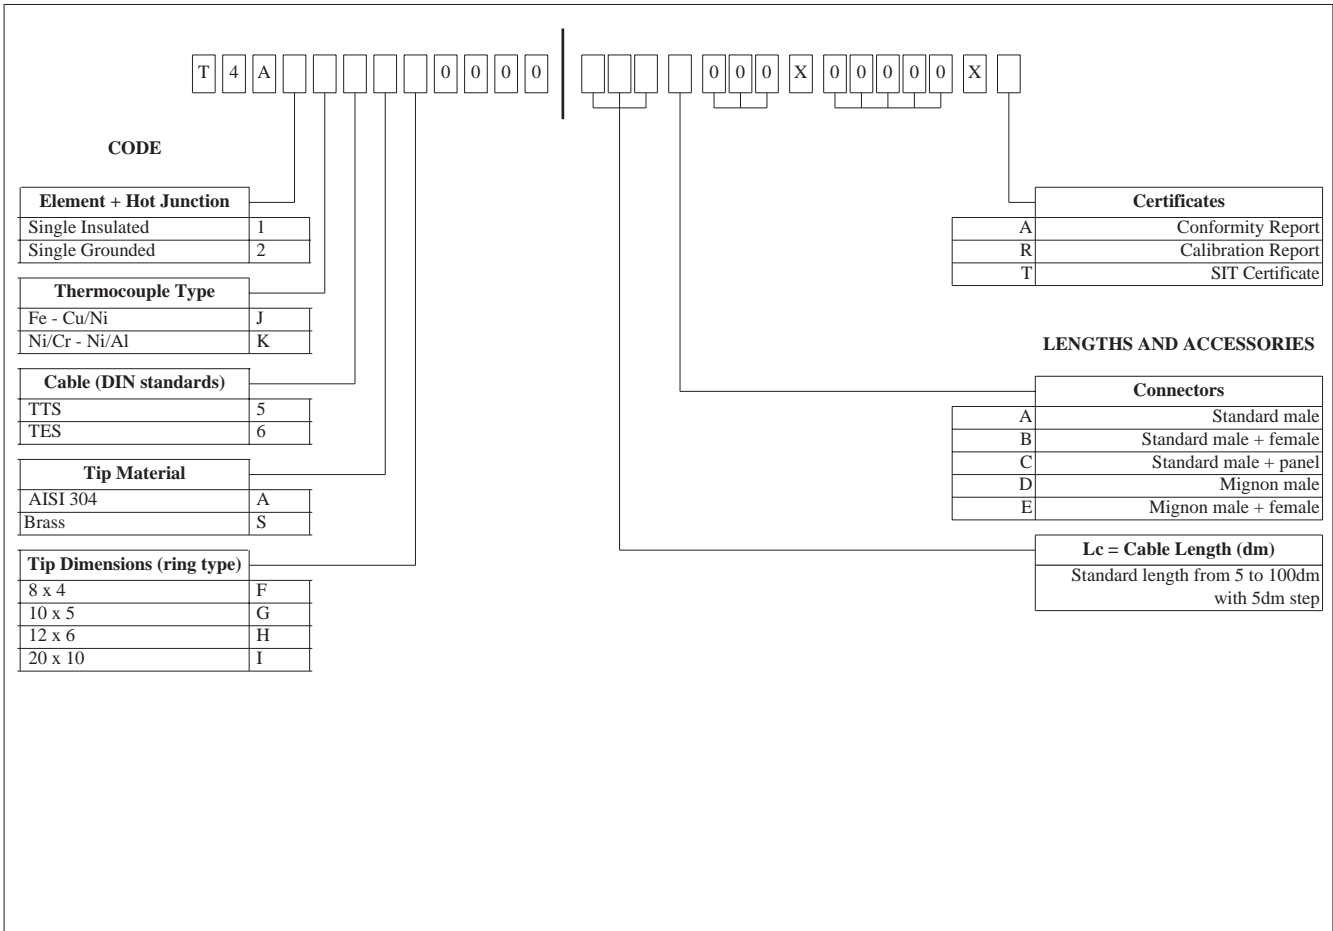

Main features

- Temperature limits: - 40 ... + 250° C
- Tolerance: Norme UNI 7938 standards, IEC 584.2 : class 2: for types J, K: $\pm 2.5^{\circ}$ C
- Extension cable insulation: fibreglass, screened TEFLON®
- Eyelet thermocouple with low thermal profile and quick response time, suitable for measures on flat surfaces
- Cable to DIN standard

MODELS

ORDER CODE

GEFRAN spa reserves the right to make any kind of design or functional modification at any moment without prior notice