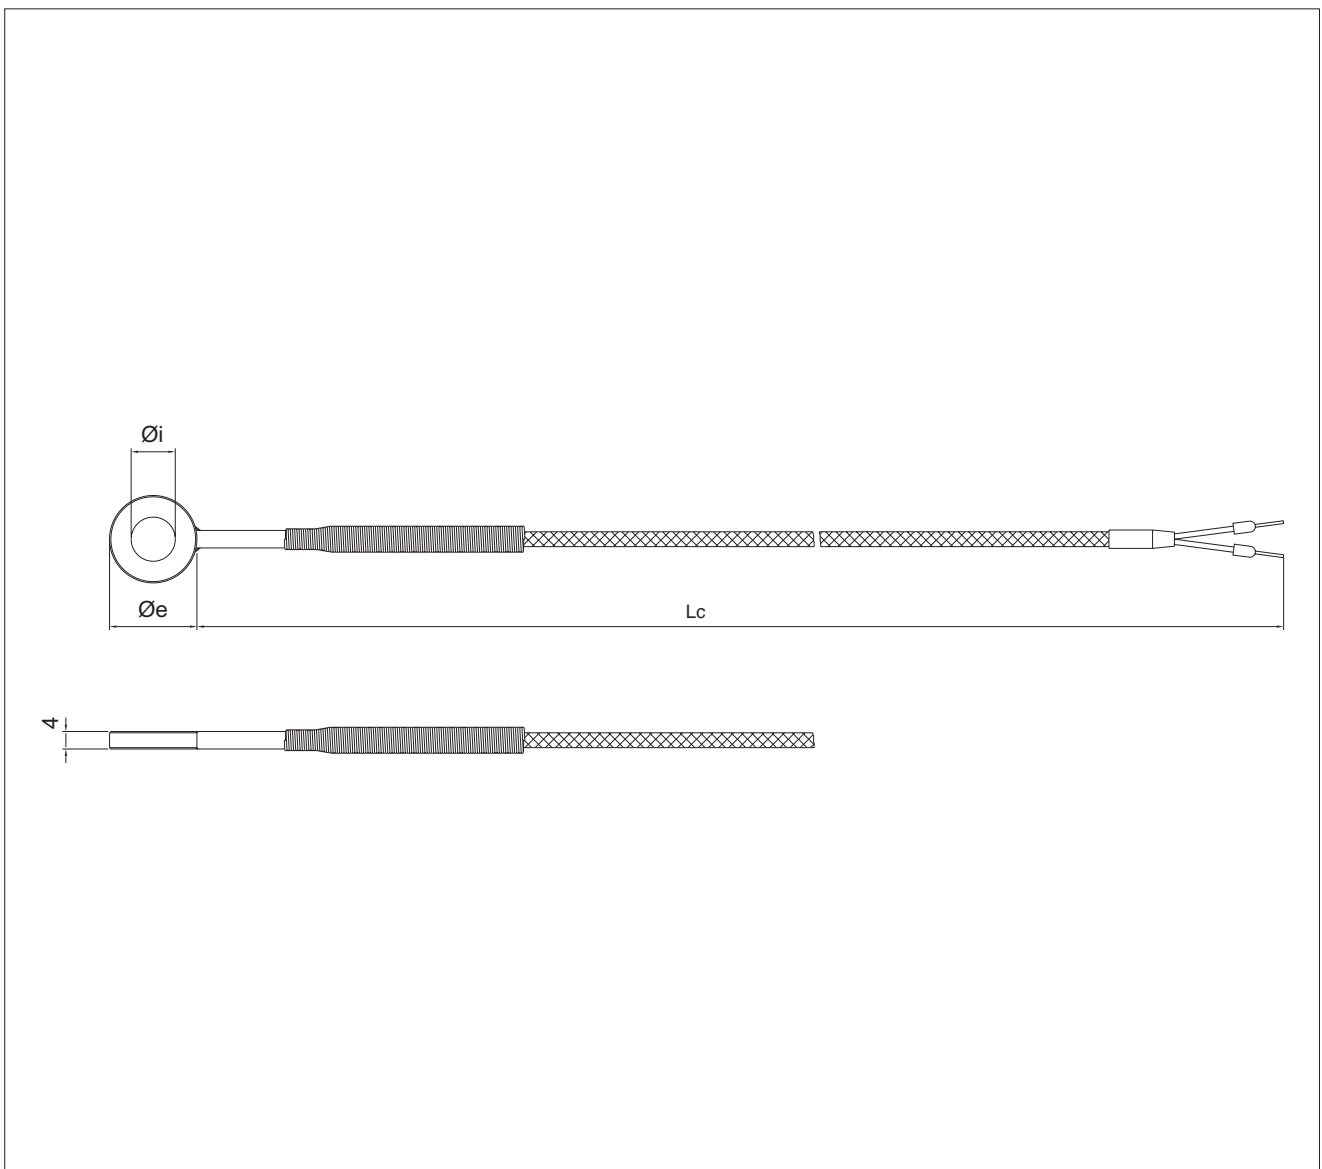

Main features

- Temperature limits: - 40 ... + 250° C
- Tolerance: Norme UNI 7938 standards, IEC 584.2 : class 2: for types J, K: $\pm 2.5^{\circ}$ C
- Extension cable insulation: fibreglass, screened TEFLON®
- Eyelet thermocouple with low thermal profile and quick response time, suitable for measures on flat surfaces
- Cable to DIN standard

MODELS